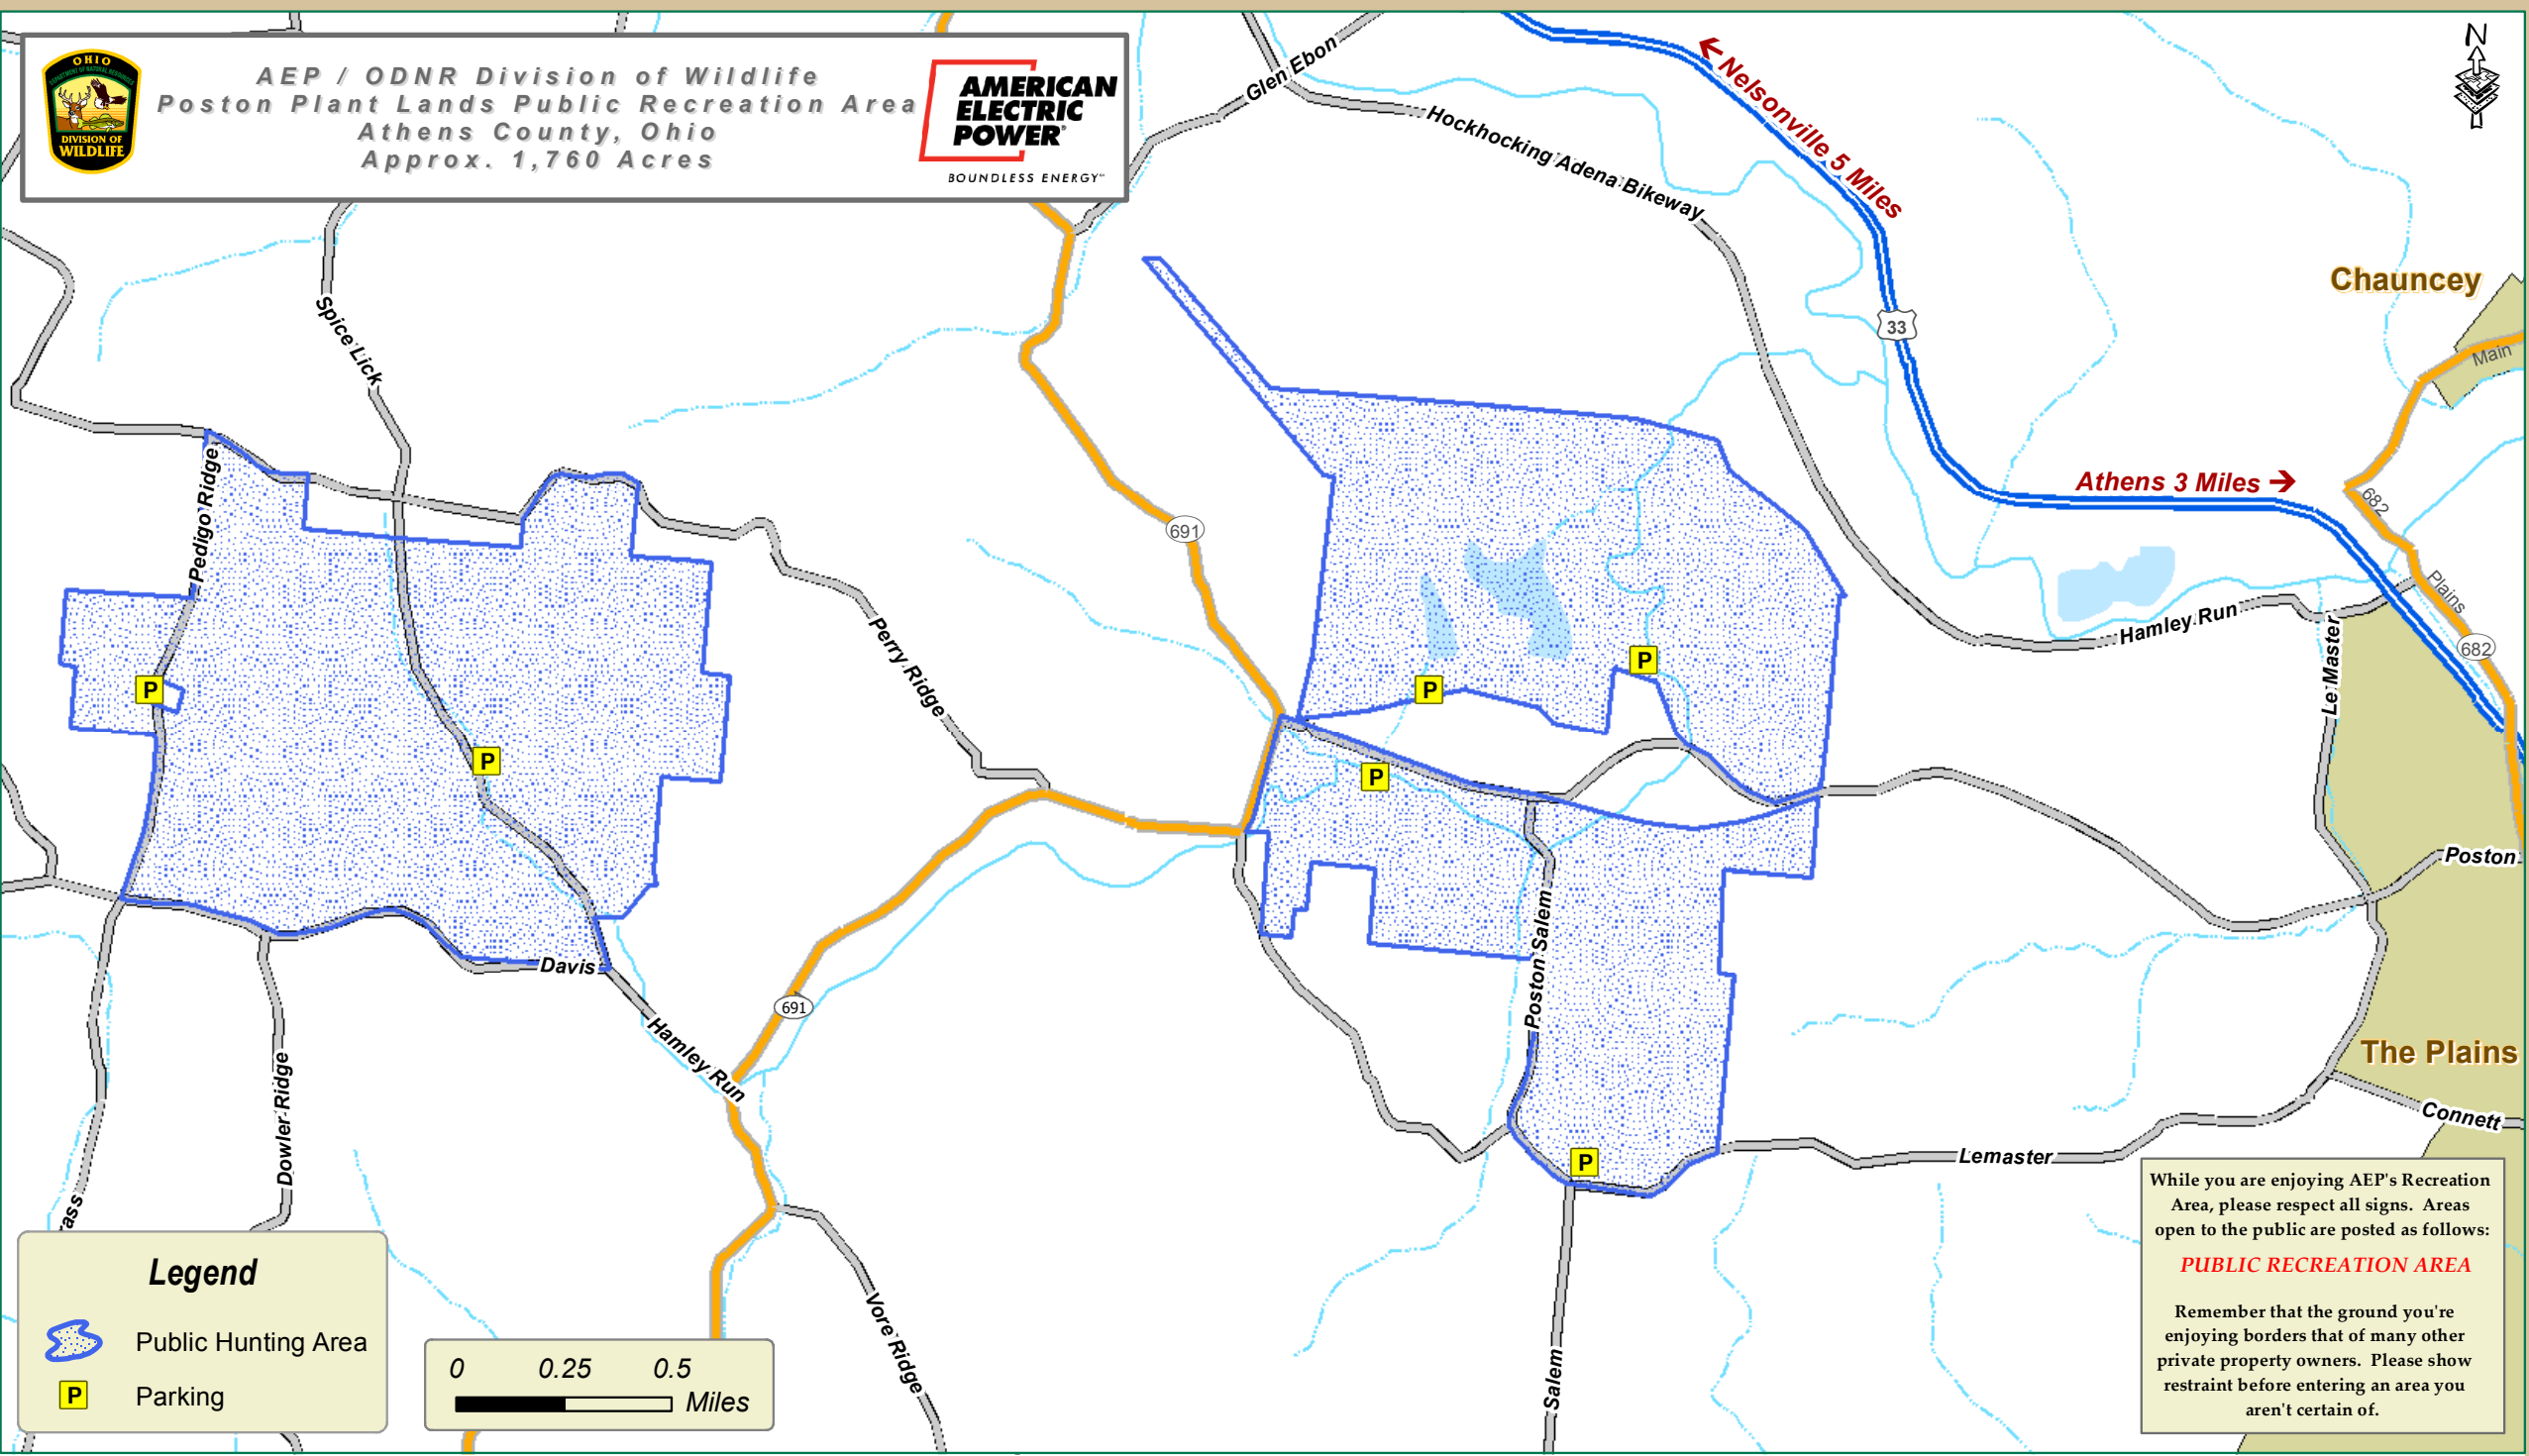

AEP / ODNR Division of Wildlife
 Poston Plant Lands Public Recreation Area
 Athens County, Ohio
 Approx. 1,760 Acres

Legend

- Public Hunting Area
- Parking

While you are enjoying AEP's Recreation Area, please respect all signs. Areas open to the public are posted as follows:

PUBLIC RECREATION AREA

Remember that the ground you're enjoying borders that of many other private property owners. Please show restraint before entering an area you aren't certain of.

May, 2018

Disclaimer: This drawing is not an actual survey, and is for general information purposes only.

Cartography: AEP Real Estate Asset Management Dept.